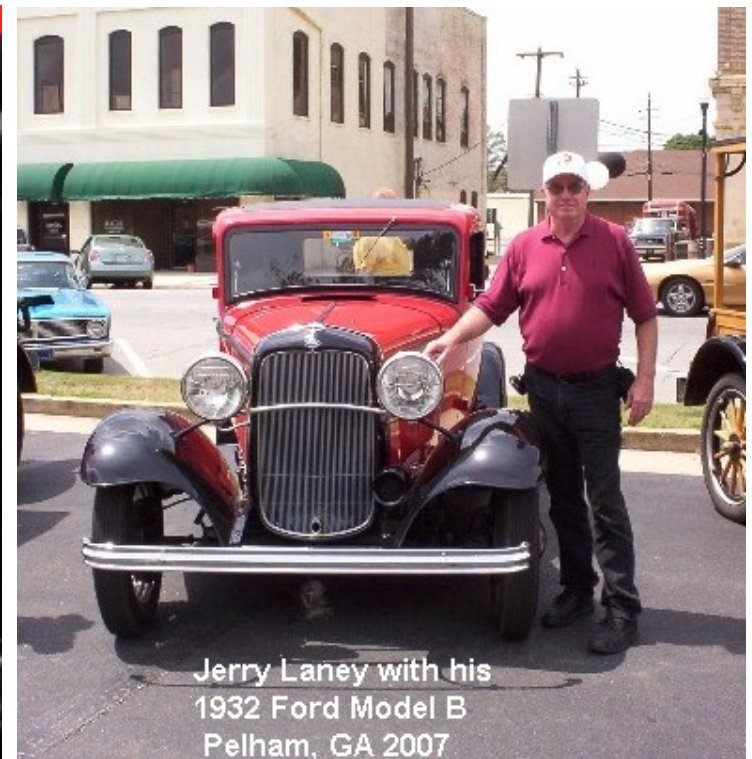

**1<sup>st</sup> rebuild 1960**

**Jerry in 1961**

**Fall 1971 Enterprise, AL  
1932 Model B Ford  
Jerry Laney**

**1932 Ford in Arm'd Force Parade  
Enterprise, AL 1971**

**Enterprise AL 1971 – painted car Butterscotch with Black trim**

**Sanded down to bare metal**

**Interior done February 2007 & First car show Pelham GA April 2007**

## **1932 Model "B" Ford – Five Window Coupe**

*Jerry Laney ~ Owner*